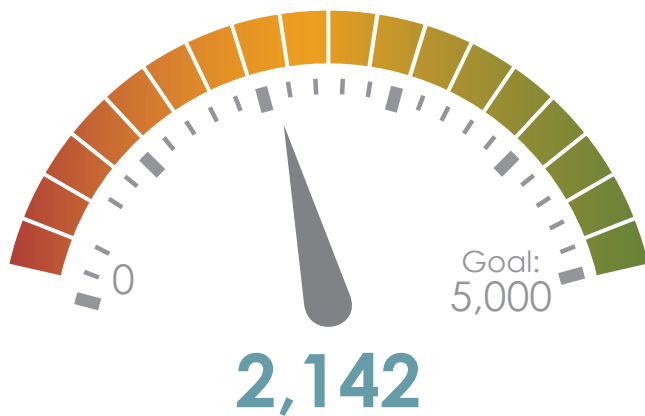

Source: Finance Dept. (City of Riverside)

Source: Community Development Dept. (City of Riverside)

new jobs created: July 2013 - September 2014

Source: City of Manager's Office of Economic Development (City of Riverside)

Source: Social Media Analytics

Office of Economic Development

FACEBOOK likes increased by **314%** since **JULY 2013**

Since JULY 2013 **TWITTER** followers grew by

**4,204** subscribers

**23%** open rate

**TOP STORY:**