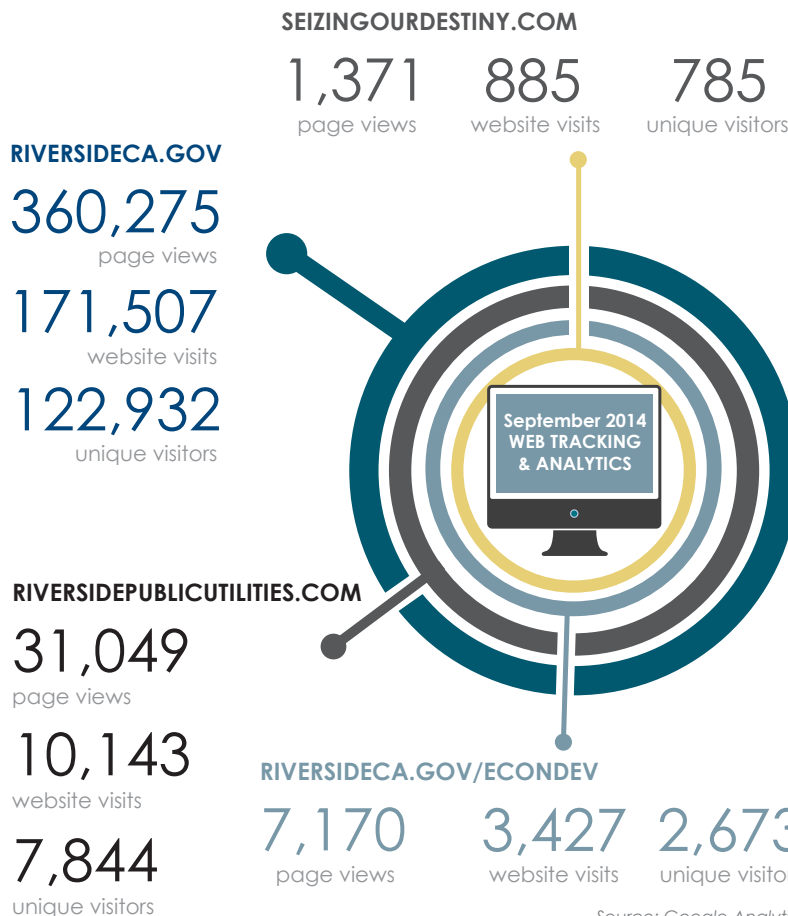

TOP STORY:

Explore Riverside Weekly September 10, 2014 - Tracy Fitzsimmons, Angel Wings Bakery

Source: Google Analytics