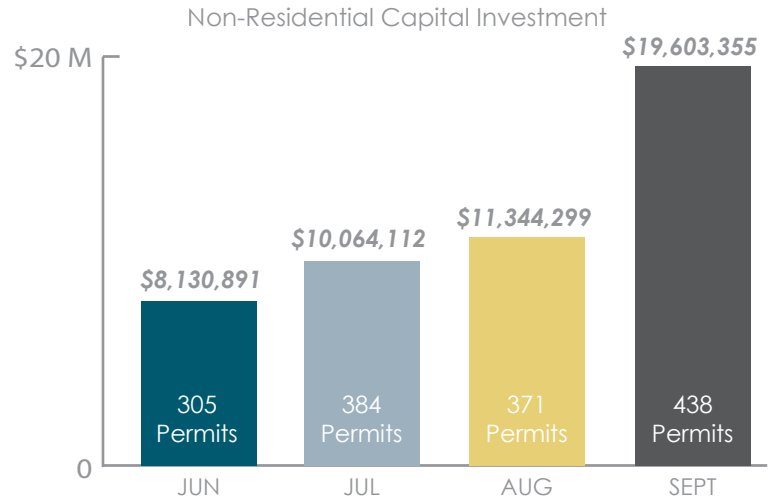

Source: Finance Dept. (City of Riverside)

Source: Community Development Dept. (City of Riverside)

new jobs created: July 2013 - September 2014

Source: City of Manager's Office of Economic Development (City of Riverside)