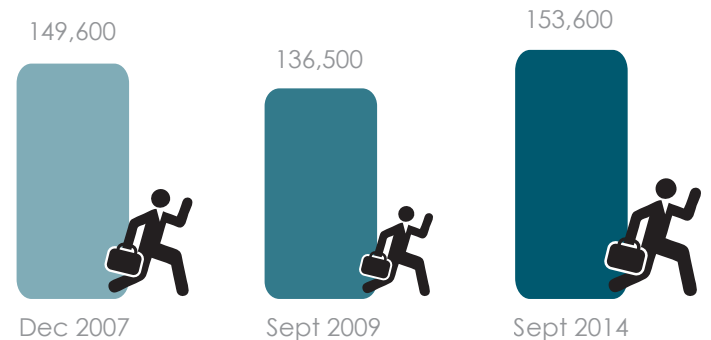

Source: Finance Dept. (City of Riverside)

Source: Community Development Dept. (City of Riverside)

new jobs created: July 2013 - September 2014

Source: City of Manager's Office of Economic Development (City of Riverside)

Residents Employed

Source: Employment Development Dept. (State of California)

2014 Rates: Vacancy/Lease

Sources: Lee and Associates, Costar, CBRE

Housing Prices

Source: Inland Valleys Association of Realtors

Source: Social Media Analytics

Office of Economic Development

FACEBOOK likes increased by **314%** since **JULY 2013**

Since JULY 2013 **TWITTER** followers grew by

**4,204** subscribers

**23%** open rate

**TOP STORY:**