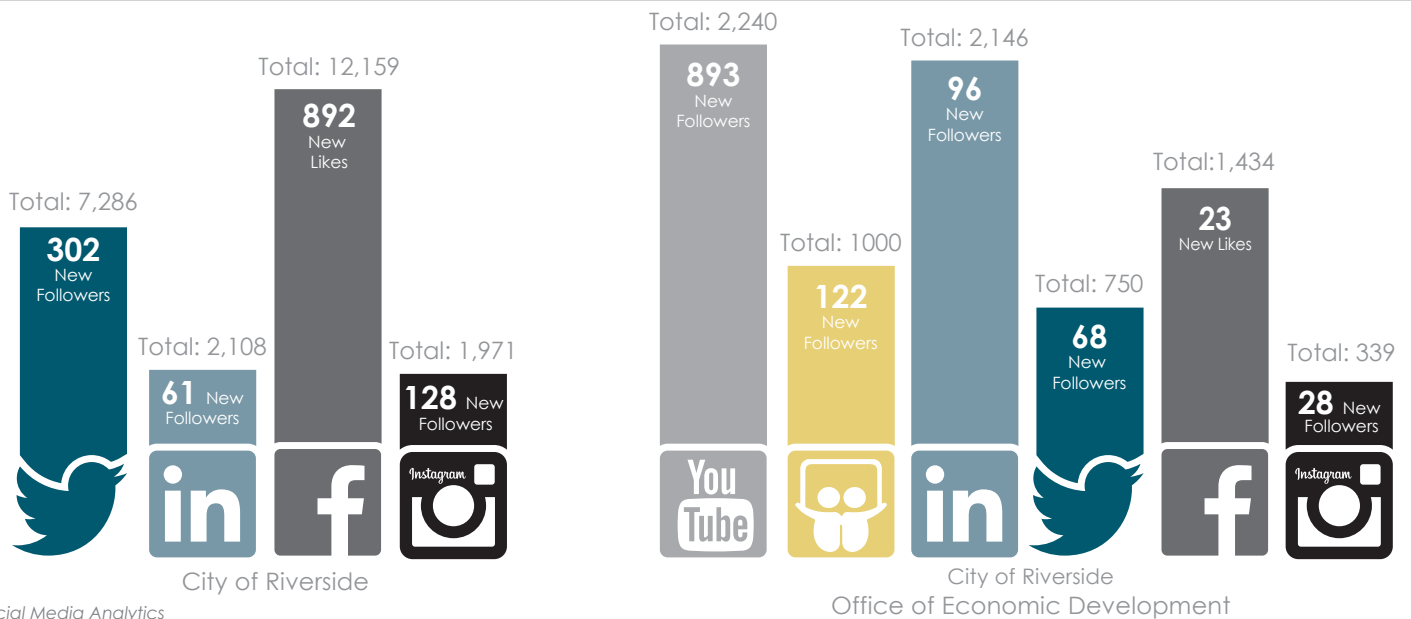

Residents Employed

Source: Employment Development Dept. (State of California)

2014 Rates: Vacancy/Lease

Sources: Lee and Associates, Costar, CBRE

Housing Prices

Source: Inland Valleys Association of Realtors

Source: Social Media Analytics

Office of Economic Development

FACEBOOK likes increased by **314%** since **JULY 2013**

Since JULY 2013 **TWITTER** followers grew by

**4,204** subscribers

**23%** open rate

**TOP STORY:**